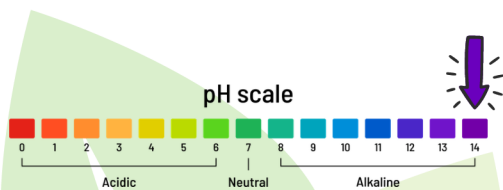

ProJanta

PURITY | POWER | PERFORMANCE

IMAGE AUTO GLASS DISHWASHER DETERGENT

-  Industrial Strength
-  Strong Cleaning Performance
-  Powerful Formula

Description:

ProJanta Image Auto Glass/Dishwasher Machine Liquid is an industrial-strength machine washing detergent formulated for effective use in commercial glasswashers and dishwashers. Designed to be dosed in accordance with machine operating instructions, it can be used through dispensing equipment or added manually at 2-5ml per cycle, making it suitable for a range of professional washing setups. Its strong cleaning performance makes it a practical choice for busy kitchens, catering environments and other sites where reliable machine washing is essential.

Useful Information:

Product Code:	17001
Product Colour:	Pale Yellow
Product Fragrance:	Odourless
pH Level:	14

Directions:

Image Auto Glass/Dishwasher Machine Liquid should be used in glasswashers and dishwashers strictly in accordance with the machine manufacturer's operating instructions. The product may be fed through suitable dispensing equipment or added manually at a rate of 2-5ml per cycle, depending on machine requirements and wash conditions. It is intended for industrial machine washing applications where effective detergent performance is required for glassware and crockery. Do not use on aluminium or its alloys.